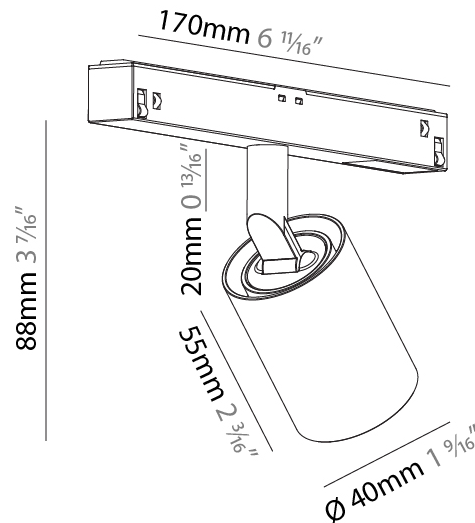

1. To build a product code in our configurator select the specify button on the base model # product page
2. To build a manual product code on this datasheet choose from the options listed below in blue font and add the suffix to the base model #

GENERAL

Series: Centriq
Subseries: Centriq for Clicktrack
Brand: Prolicht
Division: Architectural
Mounting Type: Track
Mounting Location: Ceiling
Subcategory: Spots

PHYSICAL

Shape: Cylinder
Diameter (mm): 40
Diameter (in): 1 9/16
Length (mm): 170
Length (in): 6 1/16
Height (mm): 88
Height (in): 3 7/16
Light Distribution: Adjustable / Direct
Fixture Finish: SSR / BKV / CWI / CRY / HAB / UFT / ITA / RUA / FTG / MYG / LOD / PUS / FRO / FUP / KIA / POP / BLS / SPG / MEY / GOH / GUM / CHC / COM / ABZ / JAG / OBR / MOS / ROR
Fixture Material: Aluminum

ELECTRICAL

Lamp Type: LED (Zhaga Standard)
Input Wattage (W): 6
Total Output Wattage (W): 5.4
Dimming: Non-Dimmable
Driver Included: No
Driver Location: Remote
Driver Type: Constant Voltage - Universal
Driver Class: Class 2
Input Voltage (V): 48
Constant Current (MA): 490
Upon Request: 0-10Vdc dimming / DALI dimming

LED

Number of LEDs: 1
Color Temperature (°K): 2700 / 3000 / 4000
Max. Delivered Lumen (lm): 360 / 390 / 420
CRI: >90 CRI

OPTICAL

Reflector°: 10
Adjustability: Rotational 360°; Tilt 90° (±45°)

RATINGS AND CERTIFICATIONS

Certified By: Certified for North American Standards
IP rating: IP20